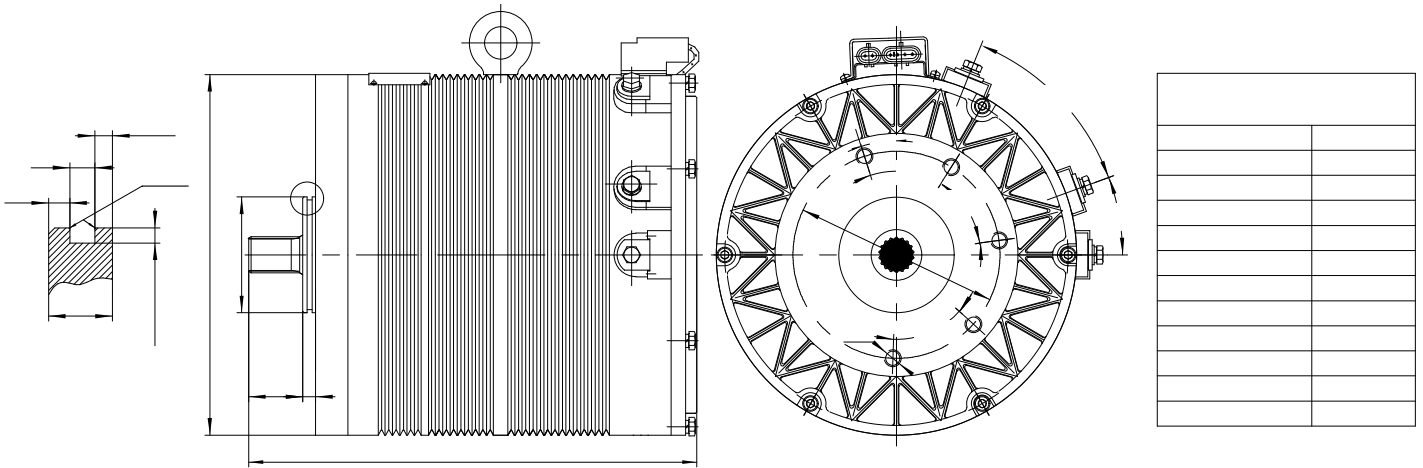

**Dimensions**

mm

1~1.5T

Traction AC motor for 1~1.5T forklift

Type	Mounting Dimension									Overall Dimension		
	T	E	D	F	G	M	P	N	S	H	AC	L
JXQ-8	10	90	28	6	23	288	120	252	Φ13.2	185	233	470

Type	Mounting Dimension					Overall Dimension		
	T	E	P	N	S	H	AC	L
JXQ-11	10.5	55	95	170	M14X1.5	220	296	368

3~3.5T

Traction AC motor for 3~3.5T forklift

Type	Mounting Dimension					Overall Dimension		
	T	E	P	N	S	H	AC	L
JXQ-16.6	10.5	55	95	170	M14X1.5	220	296	416

1~2.5T

Type	Mounting Dimension										Overall Dimension			
	T	M	P	A	B	C	H	N	K	S	HD	AB	AC	L
JXQD-10	14	140	80	216	130	57	125	109	Φ12	M10	277	246	208	342
JXQD-12	14	140	80	216	110	93	125	109	Φ12	M10	277	246	208	387

3~3.5T

Type	Mounting Dimension										Overall Dimension			
	A	B	C	T	M	P	H	N	K	S	AB	AC	HD	L
JXQD-13.5	216	140	93	12	140	80	125	109	Φ12	M10×1.25	246	237	310	378

Dimensions here are indicative only. Actual product may differ. Data above may be changed without prior notice.