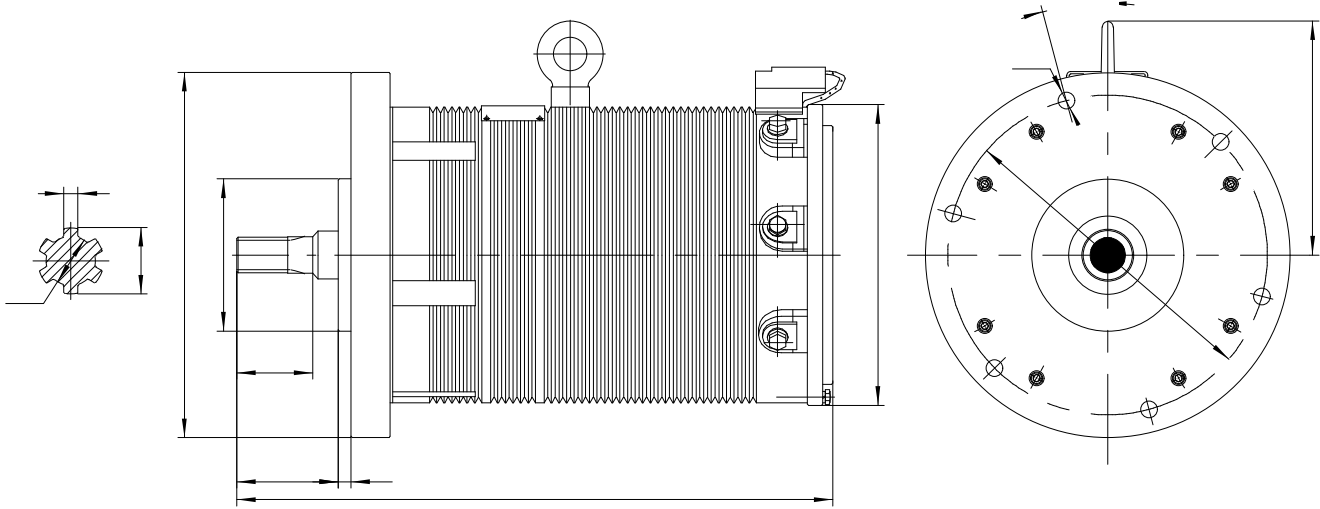

**Dimensions**

mm

1~1.5T

Traction AC motor for 1~1.5T forklift

Type	Mounting Dimension									Overall Dimension		
	T	E	D	F	G	M	P	N	S	H	AC	L
JXQ-8	10	90	28	6	23	288	120	252	Φ13.2	185	233	470

Type	Mounting Dimension					Overall Dimension		
	T	E	P	N	S	H	AC	L
JXQ-11	10.5	55	95	170	M14X1.5	220	296	368

3~3.5T

Traction AC motor for 3~3.5T forklift

Type	Mounting Dimension					Overall Dimension		
	T	E	P	N	S	H	AC	L
JXQ-16.6	10.5	55	95	170	M14X1.5	220	296	416

1~2.5T

Type	Mounting Dimension										Overall Dimension			
	T	M	P	A	B	C	H	N	K	S	HD	AB	AC	L
JXQD-10	14	140	80	216	130	57	125	109	Φ12	M10	277	246	208	342
JXQD-12	14	140	80	216	110	93	125	109	Φ12	M10	277	246	208	387

3~3.5T

Type	Mounting Dimension										Overall Dimension			
	A	B	C	T	M	P	H	N	K	S	AB	AC	HD	L
JXQD-13.5	216	140	93	12	140	80	125	109	Φ12	M10×1.25	246	237	310	378

Dimensions here are indicative only. Actual product may differ. Data above may be changed without prior notice.