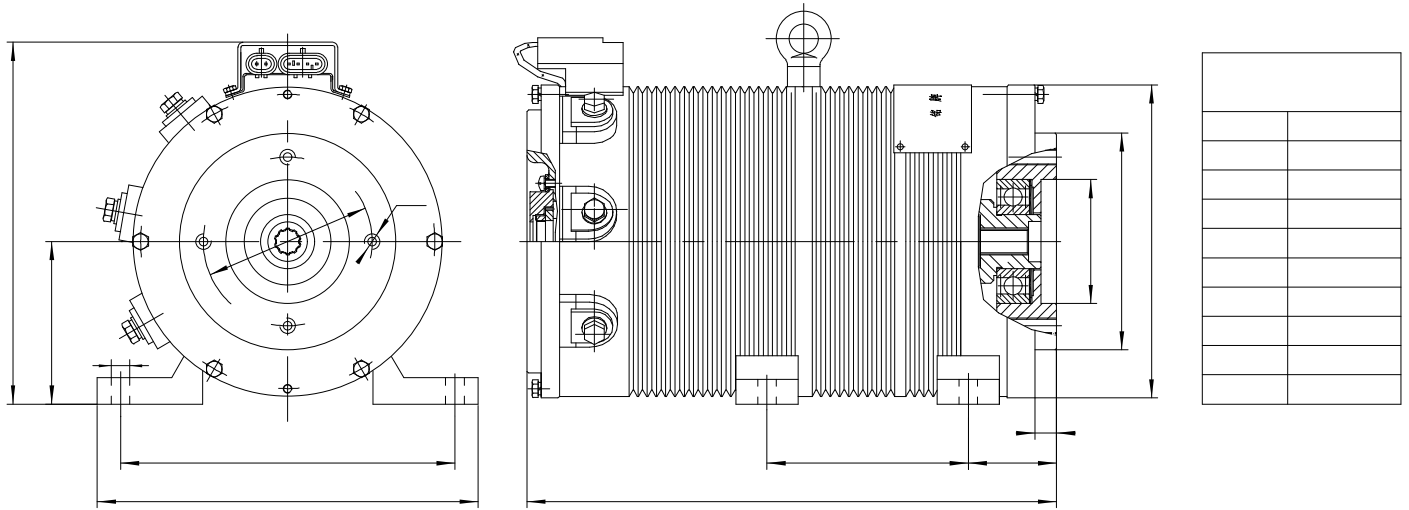

**Dimensions**

mm

1~1.5T

Traction AC motor for 1~1.5T forklift

Type	Mounting Dimension									Overall Dimension		
	T	E	D	F	G	M	P	N	S	H	AC	L
JXQ-8	10	90	28	6	23	288	120	252	Φ13.2	185	233	470

Type	Mounting Dimension					Overall Dimension		
	T	E	P	N	S	H	AC	L
JXQ-11	10.5	55	95	170	M14X1.5	220	296	368

3~3.5T

Traction AC motor for 3~3.5T forklift

Type	Mounting Dimension					Overall Dimension		
	T	E	P	N	S	H	AC	L
JXQ-16.6	10.5	55	95	170	M14X1.5	220	296	416

1~2.5T

Type	Mounting Dimension										Overall Dimension			
	T	M	P	A	B	C	H	N	K	S	HD	AB	AC	L
JXQD-10	14	140	80	216	130	57	125	109	Φ12	M10	277	246	208	342
JXQD-12	14	140	80	216	110	93	125	109	Φ12	M10	277	246	208	387

3~3.5T

Type	Mounting Dimension										Overall Dimension			
	A	B	C	T	M	P	H	N	K	S	AB	AC	HD	L
JXQD-13.5	216	140	93	12	140	80	125	109	Φ12	M10×1.25	246	237	310	378

Dimensions here are indicative only. Actual product may differ. Data above may be changed without prior notice.