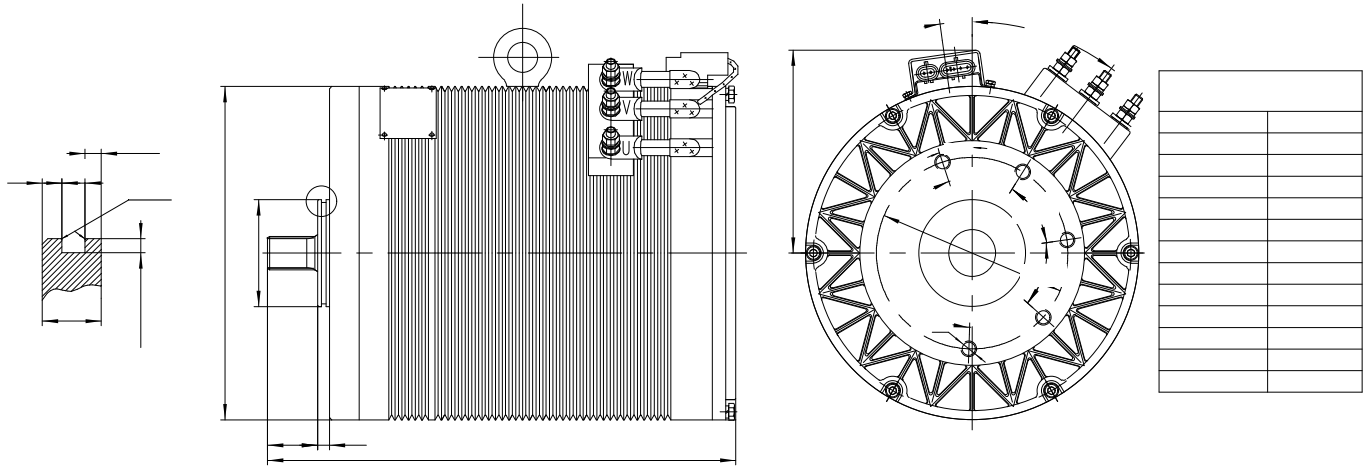

**Dimensions**

mm

1~1.5T

Traction AC motor for 1~1.5T forklift

Type	Mounting Dimension									Overall Dimension		
	T	E	D	F	G	M	P	N	S	H	AC	L
JXQ-8	10	90	28	6	23	288	120	252	Φ13.2	185	233	470

Type	Mounting Dimension					Overall Dimension		
	T	E	P	N	S	H	AC	L
JXQ-11	10.5	55	95	170	M14X1.5	220	296	368

3~3.5T

Traction AC motor for 3~3.5T forklift

Type	Mounting Dimension					Overall Dimension		
	T	E	P	N	S	H	AC	L
JXQ-16.6	10.5	55	95	170	M14X1.5	220	296	416

1~2.5T

Type	Mounting Dimension										Overall Dimension			
	T	M	P	A	B	C	H	N	K	S	HD	AB	AC	L
JXQD-10	14	140	80	216	130	57	125	109	Φ12	M10	277	246	208	342
JXQD-12	14	140	80	216	110	93	125	109	Φ12	M10	277	246	208	387

3~3.5T

Type	Mounting Dimension										Overall Dimension			
	A	B	C	T	M	P	H	N	K	S	AB	AC	HD	L
JXQD-13.5	216	140	93	12	140	80	125	109	Φ12	M10×1.25	246	237	310	378

Dimensions here are indicative only. Actual product may differ. Data above may be changed without prior notice.