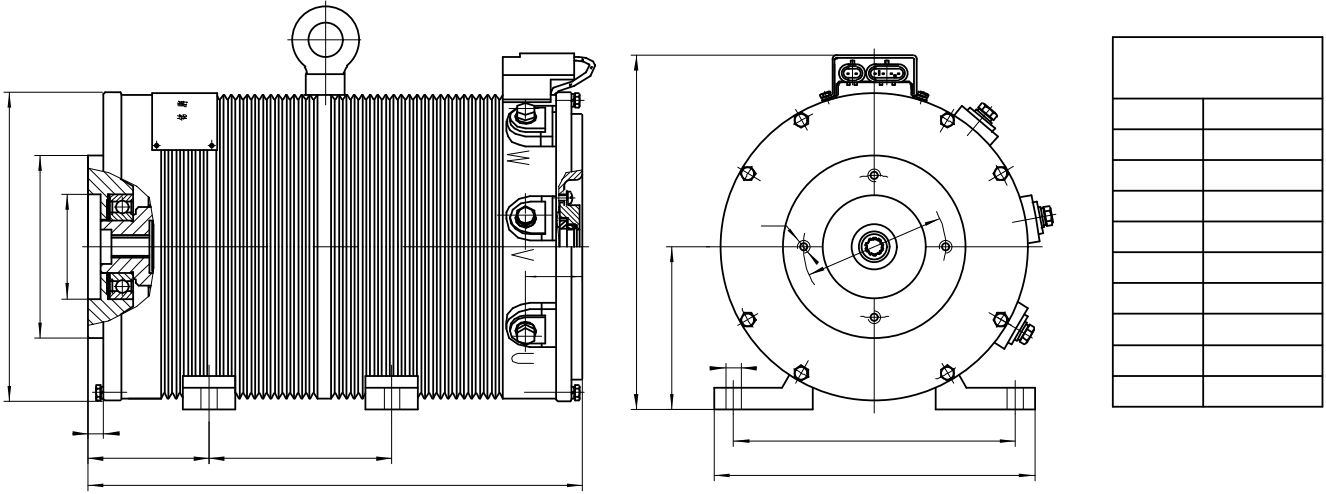

3~3.5T

Traction AC motor for 3~3.5T forklift

Type	Mounting Dimension					Overall Dimension		
	T	E	P	N	S	H	AC	L
JXQ-16.6	10.5	55	95	170	M14X1.5	220	296	416

1~2.5T

Type	Mounting Dimension										Overall Dimension			
	T	M	P	A	B	C	H	N	K	S	HD	AB	AC	L
JXQD-10	14	140	80	216	130	57	125	109	Φ12	M10	277	246	208	342
JXQD-12	14	140	80	216	110	93	125	109	Φ12	M10	277	246	208	387

3~3.5T

Type	Mounting Dimension										Overall Dimension			
	A	B	C	T	M	P	H	N	K	S	AB	AC	HD	L
JXQD-13.5	216	140	93	12	140	80	125	109	Φ12	M10×1.25	246	237	310	378

Dimensions here are indicative only. Actual product may differ. Data above may be changed without prior notice.