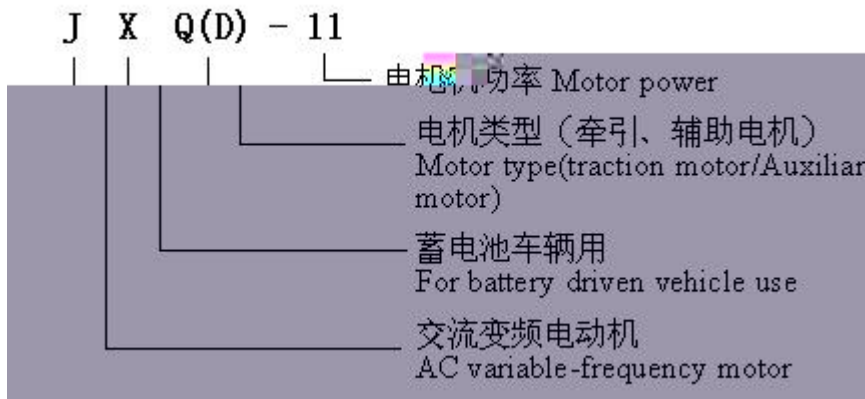

Designations of the type

Performance Data

Battery-used traction motor auxiliary motor

	Type	(kW)	(V)	(A)	Hz	r/min	(V)	Duty mode	Application
1	JXQ-0.75	0.75	17	46	75	2040	24	S2-60min	Tray truck
2	JXQ-1.1	1.1	17	65	75	2060	24	S2-60min	Tray truck
3	JXQ-1.5	1.5	17	83	75	2080	24	S2-60min	Tray truck
4	JXQ-1.5-1	1.5	25	56	75	2080	36	S2-60min	Tray truck E-pallet truck