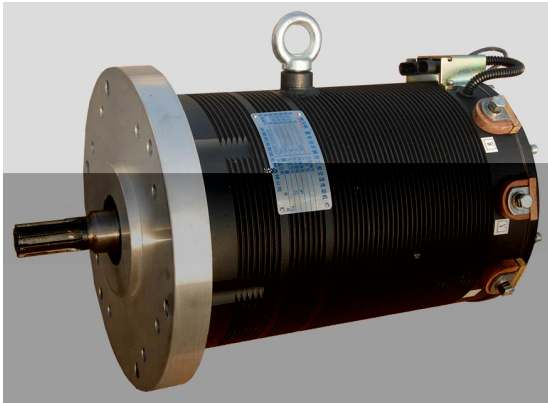

JXQ D

JXQ(D) Series AC Motor for Storage Battery

~100

~

**Application:** Ideal for the electric forklift, electric vehicle, electric bus or oil pump and such equipment which is driven by battery.

DMC DANAHER KDS

GE

100%

**Feature:** With complete speed feedback and temperature detection protection system, the motor will match with various electronic control system like DMC DANAHER KDS GE etc; low noise, high efficiency, large over-torque, compact structure; can work in the environment whose relative humid is 100% or the environment by which condensation will form on the motor surface; needn't replace brush or commutator which is need to replace regularly by general DC motor.